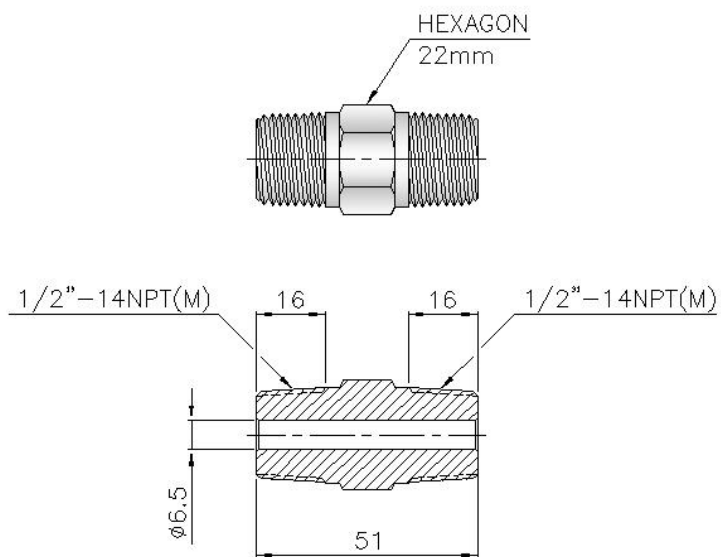

PHX4/6NL

DESCRIPTION

S.S. 304*/316 hex nipple 1/2" NPT X 1/2" NPT for 1/4" sheath. NO LIP

PICTURE

SIZE

- 1) PHX4*/6NL-1/4"
- 2) PHX4*/6NL-3/16"
- 3) PHX4*/6NL-3/8"

* Extra lead time