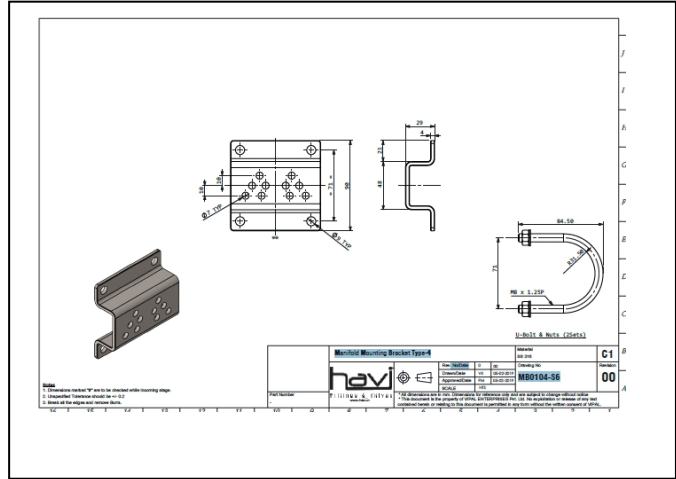

# MANIFOLD MOUNTING BRACKET TYPE-4

**Product Name –Manifold Mounting Brackets Type -4**

**Product Features-**