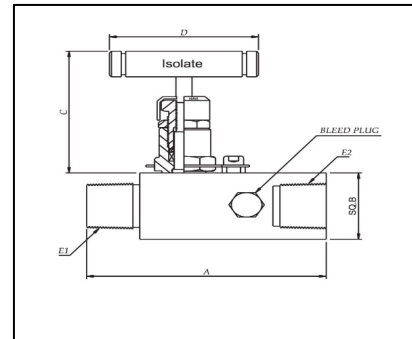

# GAUGES VALVES-GVBC

*Product Description -  
GVBC Series Gauge Valve is a compact Design and comes with a Bleed Plug to Bleed the Medium.*

## OPENIGS

Part No.(HAVI)		E1	E2	A	B	C	D
GVBC-4F-4F		1/4" NPTF	1/4" NPTF	56	25	66	60
GVBC-8F-8F		1/2" NPTF	1/2" NPTF	76	28	66	60