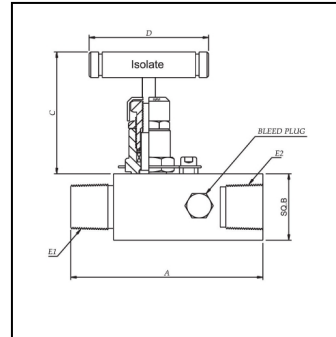

GAUGES VALVES-GVB

Product Description -

GVB Series Gauge Valve comes with a Bleed Plug to Bleed the Medium.

OPENIGS

<input type="checkbox"/>	Part No.(HAVI)		E1	E2	A	B	C	D
<input type="checkbox"/>	GVB-4NM-4NF		1/4" NPTM	1/4" NPTF	67	25	66	60
<input type="checkbox"/>	GVB-8NM-8NF		1/2" NPTM	1/2" NPTF	94	32	66	60