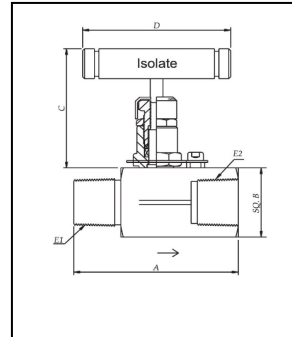

GAUGE VALVES GV SERIES

Product Description -

Gauge Valves are used while installing pressure Gauges. It is available in Male x Female Threads

OPENIGS

Part No.(HAVI)		E1	E2	A	B	C	D
GV-4NM-4NF		1/4" NPTM	1/4" NPTF	57	25	66	60
GV-8NM-8NF		1/2" NPTM	1/2" NPTF	87	32	66	60