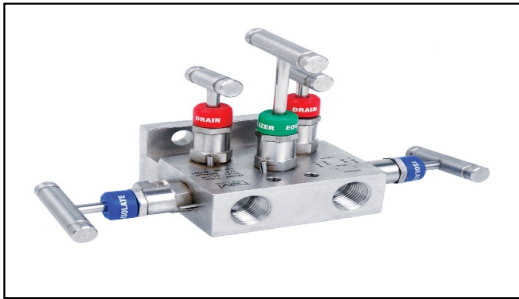

DIRECT MOUNTED - TV5A

Product Name - TV5A - 5 Valve Directly Mounted

Product Description -

Directly Mounted 5 Valve Manifold.

1/29/2021 Havi -

Working Pressure of 6000 psi.

Temperature rating up to 1200 deg F with optional Grapfoil packing.

Valves available in SS316/L and Exotic Alloys

Flange Seal Grooves meets the requirement of MSS SP 99.