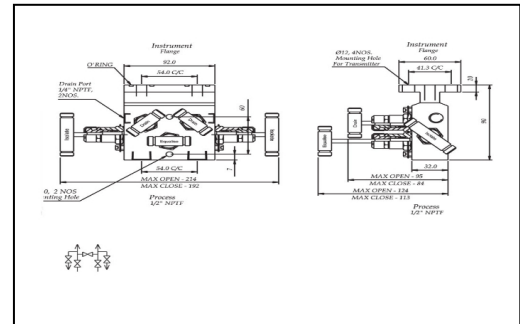

DIRECT MOUNTED - TV5A

Product Name - TV5A - 5 Valve Directly Mounted

Product Description -

Directly Mounted 5 Valve Manifold.

1/29/2021 Havi -

Working Pressure of 6000 psi.

Temperature rating up to 1200 deg F with optional Grapfoil packing.

Valves available in SS316/L and Exotic Alloys

Flange Seal Grooves meets the requirement of MSS SP 99.