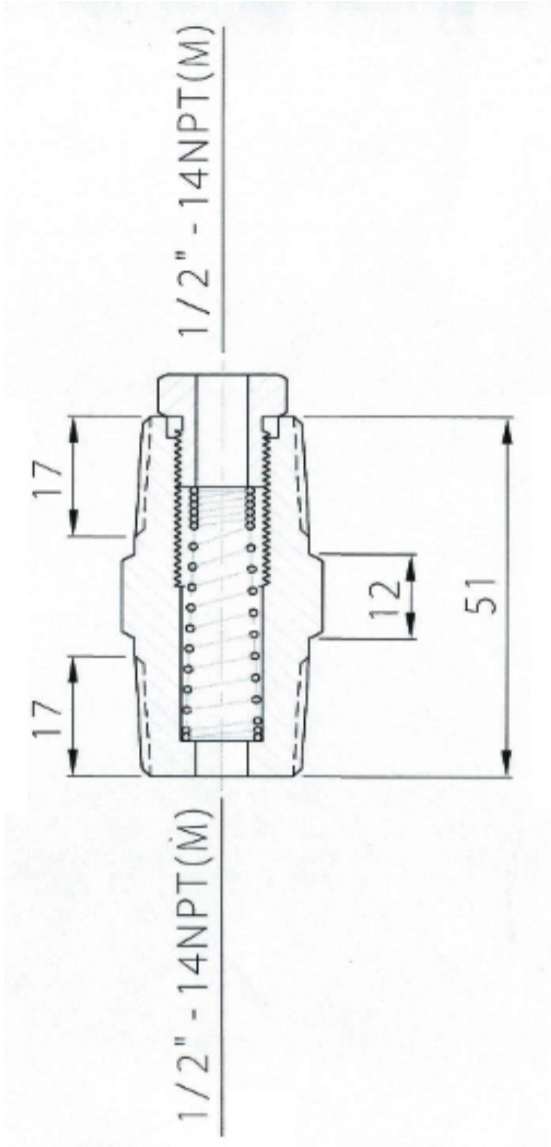

PHS4/6

PHS4/6 S.S. 304 /316 HEX NIPPLE 1/2"NPT X1/2" FOR 1/4" NPT x 1/2" FOR 1/4" SHEATH SPRING LOADED WITH S.S. SPRING & "O" ring seal

Sheath Sizes

- 1/8"
- 3/16"

THREADS	SHEATH OD
1/2" X 1/2"	NPT 1/2"
1/2" X 1/2"	NPT 1/4" *