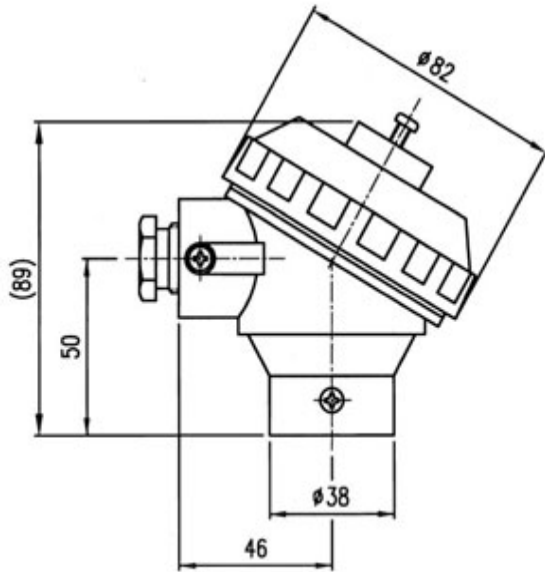

KNC

ALUMINIUM GENERAL PURPOSE CONNECTION HEAD WITH S.S. CHAIN ATTACHED IP68 RATED.

- [KNC-01: 3/4" x 1/2" NPT](#)
- [KNC-02: 1/2" x 1/2" NPT](#)
- [KNC-03: 3/4" X 3/4" NPT](#)

*THESE PRODUCTS
UPON REQUEST WITH EXTRA LEAD TIME