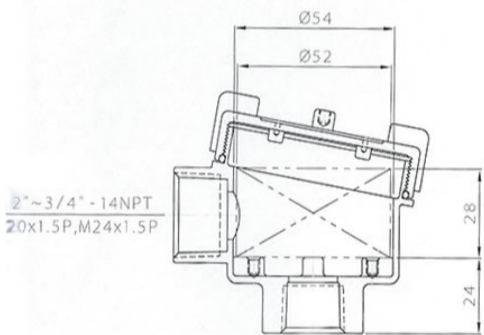

*THESE PRODUCTS
UPON REQUEST WITH EXTRA LEAD TIME