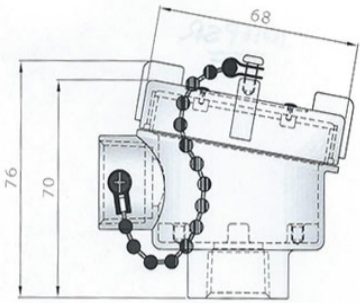

# 1016PSR

STAINLESS STEEL SMALL CONNECTION HEAD WITH S.S. BALL CHAIN ATTACHED, MEETS NEMA 4X REQUIREMENTS.

- [1016PSR-01: 3/4" x 1/2" NPT](#)
- [1016PSR-02: 1/2" x 1/2" NPT](#)
- [1016PSR-03: 3/4" x 3/4" NPT\\*](#)