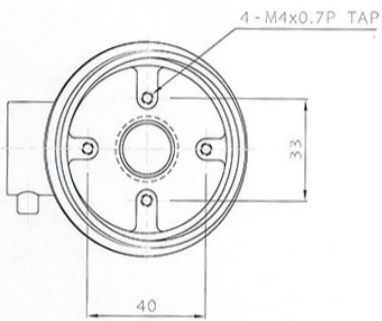

*THESE PRODUCTS
UPON REQUEST WITH EXTRA LEAD TIME