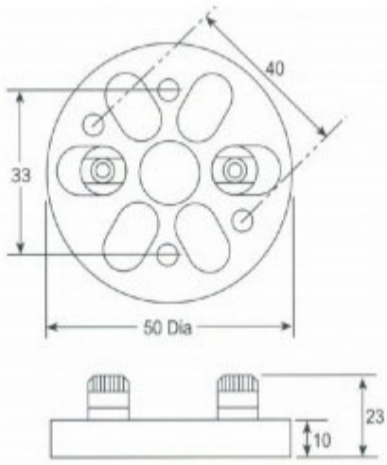

# 8071 CERAMIC

CERAMIC TERMINAL BLOCK WITH SINGLE TERMINAL POST S AND SIDE SCREWS 2,3,4,5,6

## Model Number Configuration

Model	Description										
8070	2.0" Ceramic Block, Dual Screw Terminals										
8071	2.0" Ceramic Block Single Post Terminals										
8072	2.0" Bakelite Block, Dual Screw Terminals										
8073	2.0" Bakelite Block Single Post Terminals										
	<table border="1"> <thead> <tr> <th>Code</th> <th>Number of Terminals</th> </tr> </thead> <tbody> <tr> <td>02</td> <td>Two</td> </tr> <tr> <td>03</td> <td>Three</td> </tr> <tr> <td>04</td> <td>Four</td> </tr> <tr> <td>06</td> <td>Six</td> </tr> </tbody> </table>	Code	Number of Terminals	02	Two	03	Three	04	Four	06	Six
Code	Number of Terminals										
02	Two										
03	Three										
04	Four										
06	Six										
↓	↓										
8070	02										
	<b>Model Number</b>										