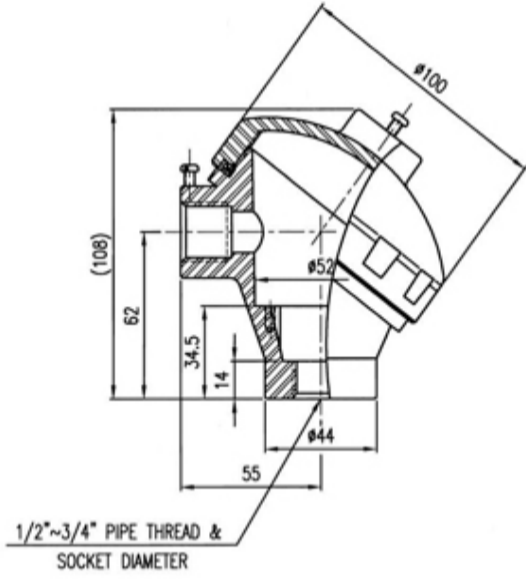

YCE

YCE: ALUMINUM GENERAL PURPOSE CONNECTION HEAD WITH S.S. LINK CHAIN ATTACHED AND THREE OPENINGS.

- YCE-01: 3/4" x 1/2" NPT
- YCE-02: 1/2" x 1/2" NPT*
- YCE-03: 3/4" X 3/4" NPT*

*THESE PRODUCTS
UPON REQUEST WITH EXTRA LEAD TIME