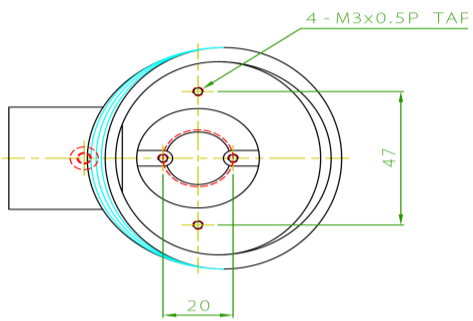

PPS

PPS: STANDARD POLYPROPYLENE CONNECTION HEAD WITH S.S. S.S. BALL CHAIN ATTACHED. (AVAILABLE IN BLACK OR WHITE).

- PPS-01: 3/4" x 1/2" NPT
- PPS-02: 1/2" x 1/2" NPT*
- PPS-03: 3/4" X 3/4" NPT*

*THESE PRODUCTS
UPON REQUEST WITH EXTRA LEAD TIME