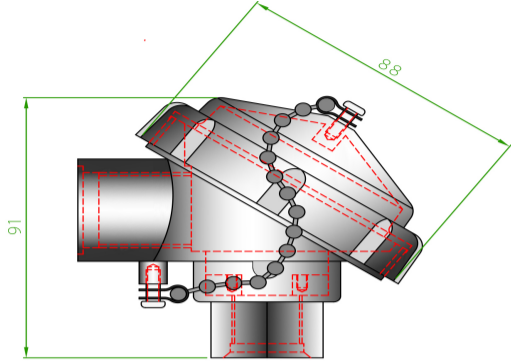

PPS

PPS: STANDARD POLYPROPYLENE CONNECTION HEAD WITH S.S. S.S. BALL CHAIN ATTACHED. (AVAILABLE IN BLACK OR WHITE).

- PPS-01: 3/4" x 1/2" NPT
- PPS-02: 1/2" x 1/2" NPT*
- PPS-03: 3/4" X 3/4" NPT*

*THESE PRODUCTS
UPON REQUEST WITH EXTRA LEAD TIME