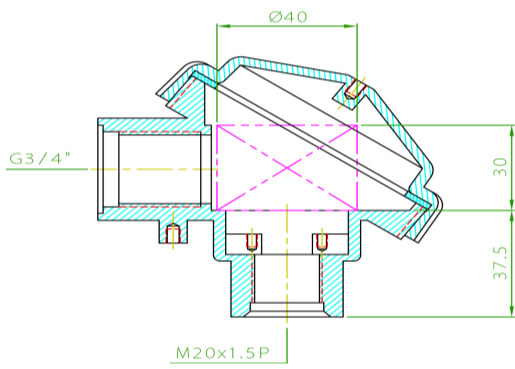

PPS

PPS: STANDARD POLYPROPYLENE CONNECTION HEAD WITH S.S. S.S. BALL CHAIN ATTACHED. (AVAILABLE IN BLACK OR WHITE).

- PPS-01: 3/4" x 1/2" NPT
- PPS-02: 1/2" x 1/2" NPT*
- PPS-03: 3/4" X 3/4" NPT*

*THESE PRODUCTS
UPON REQUEST WITH EXTRA LEAD TIME