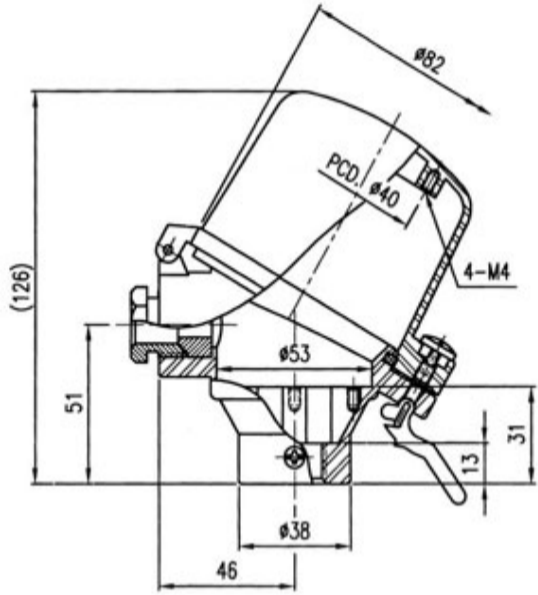

KNH-L

ALUMINIUM HIGH DOME GENERAL PURPOSE FLIP
TOP CONNECTION HEAD

- [KNH\(L\)-01: 3/4" x 1/2" NPT](#)
- [KNH\(L\)-02: 1/2" x 1/2" NPT](#)
- [KNH\(L\)-03: 3/4" x 3/4" NPT](#)

*THESE PRODUCTS
UPON REQUEST WITH EXTRA LEAD TIME