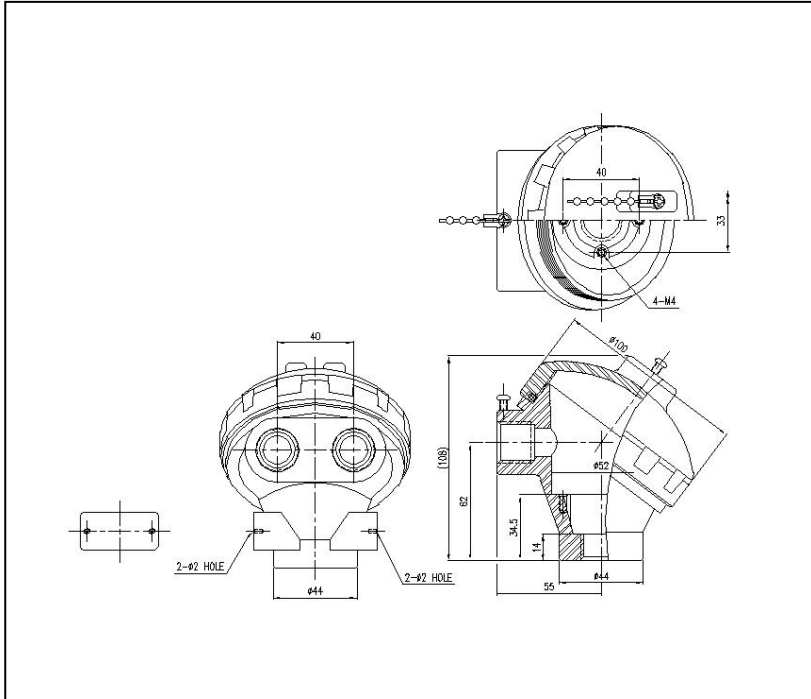

YEC

YCE: ALUMINUM GENERAL PURPOSE
CONNECTION HEAD WITH S.S. LINK CHAIN
ATTACHED AND THREE OPENINGS

- YCE-01: 3/4" X 1/2" NPT
- YCE-02: 1/2" X 1/2" NPT*
- YCE-03: 3/4" X 3/4" NPT

* These products require extra lead time.