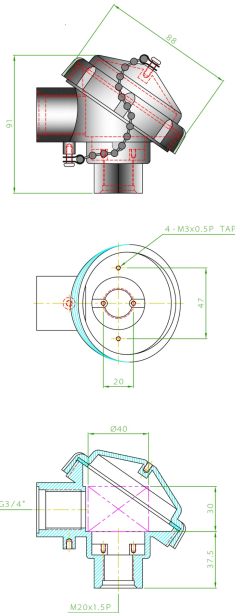

PPS

PPS: STANDARD POLYPROPYLENE CONNECTION HEAD WITH S.S. BALL CHAIN ATTACHED (AVAILABLE IN BLACK OR WHITE). DIN STYLE AND ELLIPTICAL BLOCKS

PPS-01: 3/4" x 1/2" NPT

PPS-02: 1/2" x 1/2" NPT*

PPS-03: 3/4" X 3/4" NPT*

Picture

* These products require extra lead time.