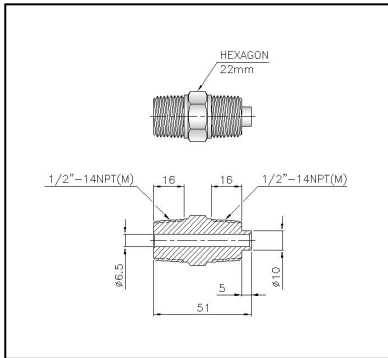

# PHX4-6

S.S. 304\*/316 Hex nipple 1/2" NPT X 1/2" NPT for 1/4" sheath.

Other sizes available upon request.

Also available in Stainless Steel 316.

## SIZE

### SHEATH OD

1/2" X 1/2" NPT

1/4"

1/2" X 1/2" NPT

3/8" \*

1/2" X 1/2" NPT

3/16" \*

\*EXTRA LEAD TIME