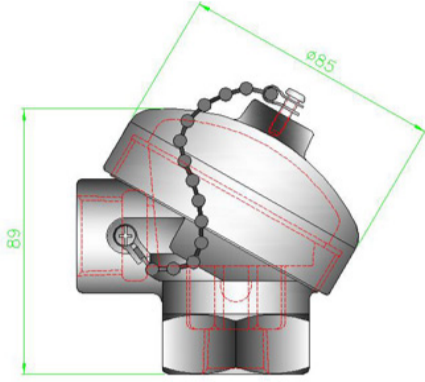

PCL

Cast Iron Standard Connection Head with silicone "o" ring & S.S. Ball chain

- [PCL-01 3/4" X 1/2" NPT](#)
- [PCL-02 1/2" X 1/2" NPT](#)
- [PCL-03 3/4" X 3/4" NPT](#)
- [PCL-04 3/4" X 1" NPT](#)

*THESE PRODUCTS
UPON REQUEST WITH EXTRA LEAD TIME