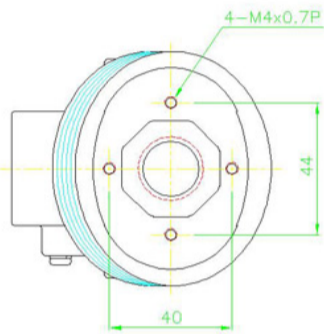

PCL

Cast Iron Standard Connection Head with silicone "o" ring & S.S. Ball chain

- [PCL-01 3/4" X 1/2" NPT](#)
- [PCL-02 1/2" X 1/2" NPT](#)
- [PCL-03 3/4" X 3/4" NPT](#)
- [PCL-04 3/4" X 1" NPT](#)

*THESE PRODUCTS
UPON REQUEST WITH EXTRA LEAD TIME