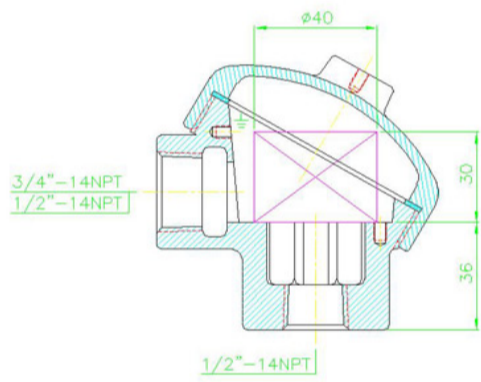

PCL

Cast Iron Standard Connection Head with silicone "o" ring & S.S. Ball chain

- [PCL-01 3/4" X 1/2" NPT](#)
- [PCL-02 1/2" X 1/2" NPT](#)
- [PCL-03 3/4" X 3/4" NPT](#)
- [PCL-04 3/4" X 1" NPT](#)

*THESE PRODUCTS
UPON REQUEST WITH EXTRA LEAD TIME