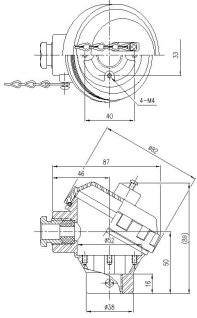

KNC

ALUMINIUM GENERAL PURPOSE
CONNECTION HEAD WITH
S.S. CHAIN ATTACHED IP68 RATED.

KNC-01: 3/4" X 1/2" NPT

KNC-02: 1/2" X 1/2" NPT

KNC-03: 3/4" X 3/4" NPT