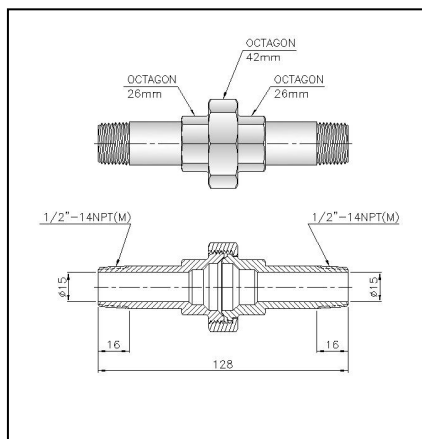

## 5300 SERIES

This exceptional 3 piece design arrangement of union and nipple available in six Different lengths. The essential advantages of this design over the conventional Nipple-Union-Nipple model

### 5300 Series:

- **5330** L=3" (75mm)
- **5340** L=4" (100mm)
- **5350** L=5" (125mm)
- **5360** L=6" (150mm)
- **5370** L=7" (175mm)\*
- **5380** L=8" (200mm)

\*THESE PRODUCTS UPON REQUEST WITH EXTRA LEAD TIME