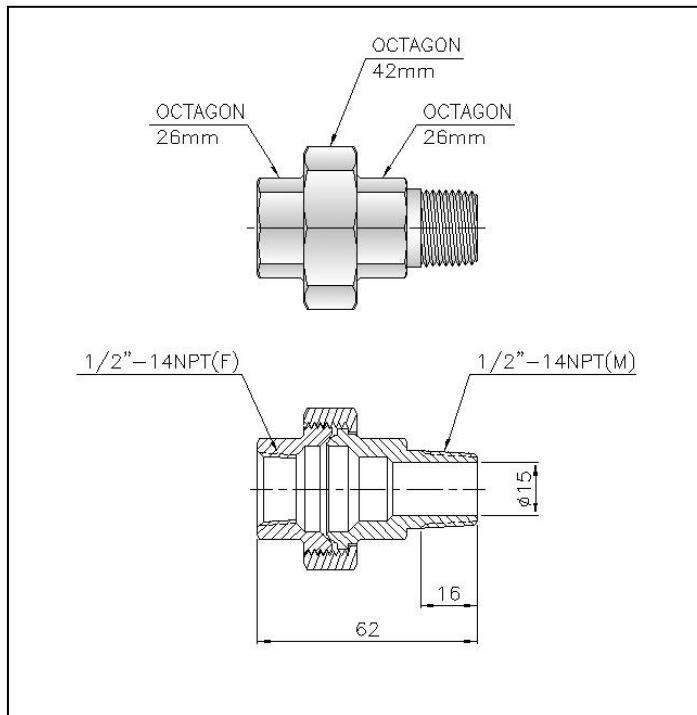

5200 series

This Union comes with male thread on one end and a female thread on the other, Permitting an array of combinations and lengths.

316 Stainless Steel Male by Female Union

- 1/2" M X 1/2" F

FOOT NOTES